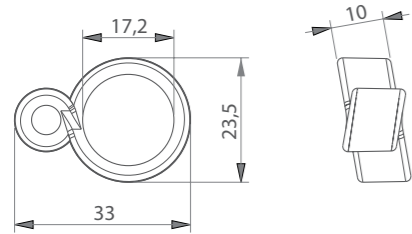

SALVAMANIGLIA | HANDLE PROTECTOR RING 1

Materiale
Material
gomma
rubber

Q.tà per imballo
Q.ty per box
100 pz

COLORI DISPONIBILI* | AVAILABLE COLOURS*

trasparente
transparent